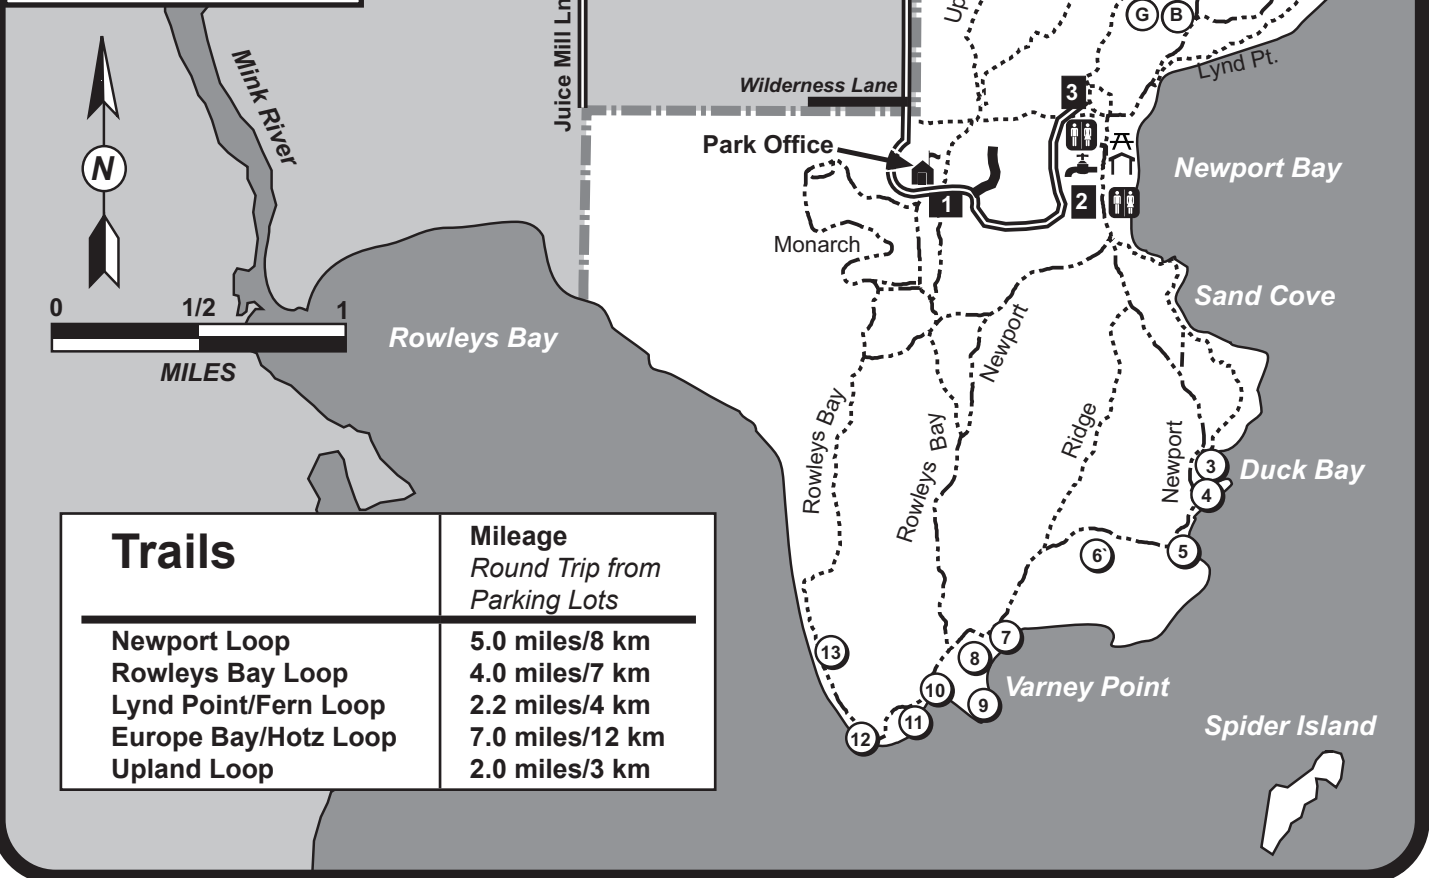

Newport State Park

Designated Use Areas

- Park Office 
- Parking 
- Hiking Trail 
- Off-road Bicycling & Hiking Trail 
- Campsite (Wilderness Only) 
- Picnic Area 
- Toilets 
- Drinking Water 
- Shelter 
- Park Boundary 

Trails	Mileage Round Trip from Parking Lots
Newport Loop	5.0 miles/8 km
Rowleys Bay Loop	4.0 miles/7 km
Lynd Point/Fern Loop	2.2 miles/4 km
Europe Bay/Hotz Loop	7.0 miles/12 km
Upland Loop	2.0 miles/3 km