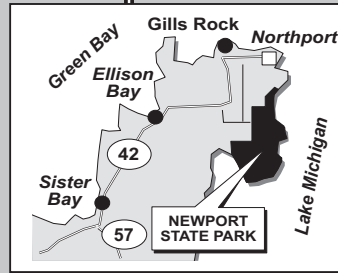

Trails	Mileage Round Trip from Parking Lots
Newport Loop	5.0 miles/8 km
Rowleys Bay Loop	4.0 miles/7 km
Lynd Point/Fern Loop	2.2 miles/4 km
Europe Bay/Hotz Loop	7.0 miles/12 km
Upland Loop	2.0 miles/3 km