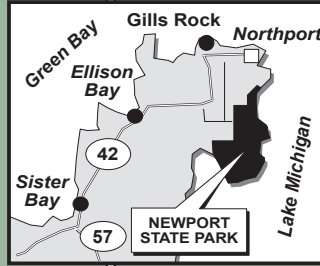

# Newport State Park

## Winter Trail Map

| Trails               | Mileage<br>Round Trip from<br>Parking Lots |
|----------------------|--|
| Newport Loop         | 5.0 miles/8 km                             |
| Rowleys Bay Loop     | 4.0 miles/7 km                             |
| Lynd Point/Fern Loop | 2.2 miles/4 km                             |
| Europe Bay/Hotz Loop | 7.0 miles/12 km                            |
| Upland Loop          | 2.0 miles/3 km                             |