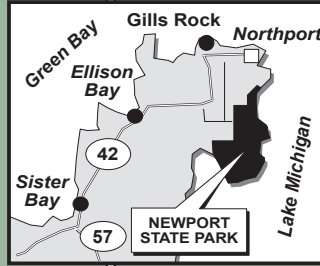

Newport State Park

Winter Trail Map

Designated Use Areas

- Park Office
- Parking
- Groomed Singletrack (2-way) Cross-country Ski Trail
- Hiking/Snowshoe Trail
- Multiuse Trail Fat Tire/Snowshoe
- Other Trail
- Campsite (Wilderness Only)
- Picnic Area
- Toilets
- Drinking Water
- Shelter
- Park Boundary